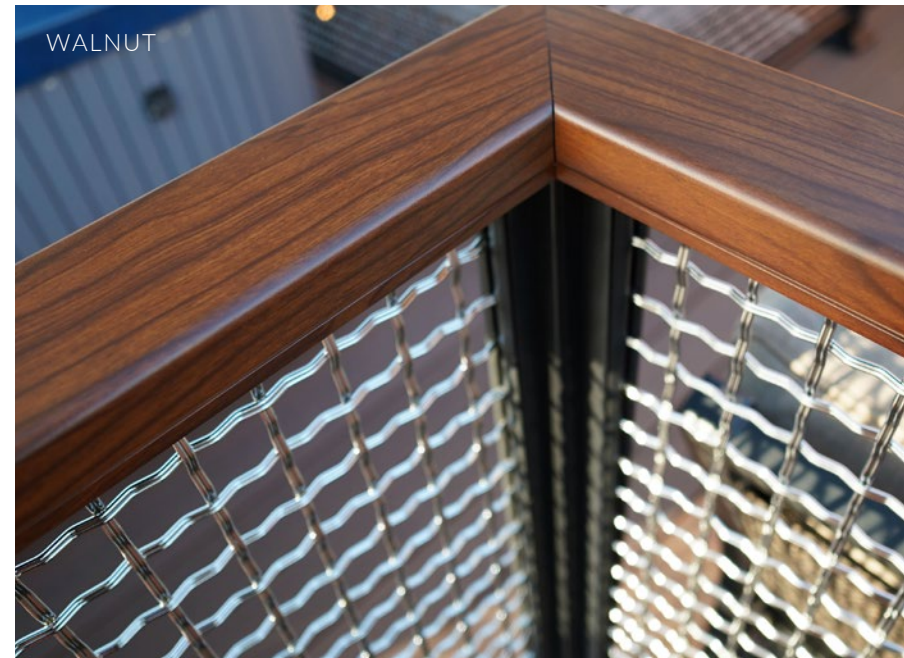

# Bring Your Vision to Life with ColorEasy™

Ranging from classic to modern to everything in between, Feeney® makes it easy for you to complement the style of virtually any space with our new on-trend color offerings. Create a cohesive design by choosing the hue that best elevates the interior or exterior palette you're working with, while having the peace of mind that each color has a powder-coated finish for ultimate beauty and durability. Plus, the possibilities don't stop there—custom color matching and specific color selections are also available upon request.

## Top it Off with Wood Grain

With limitless design potential, the ColorEasy™ program also makes it easy for you to elevate railing solutions with the beautiful look of wood grain and the durability of powder-coated aluminum with our DesignRail® Top Rail. With three exquisite colors—Cherry, Walnut and Weathered Gray—you can create a natural look and feel without the hassle of maintenance or upkeep.