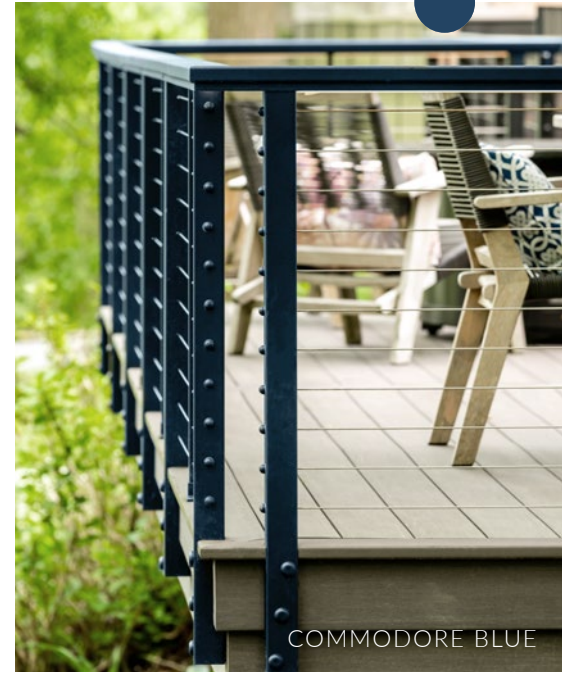

MODERN WHITE

COMMODORE BLUE